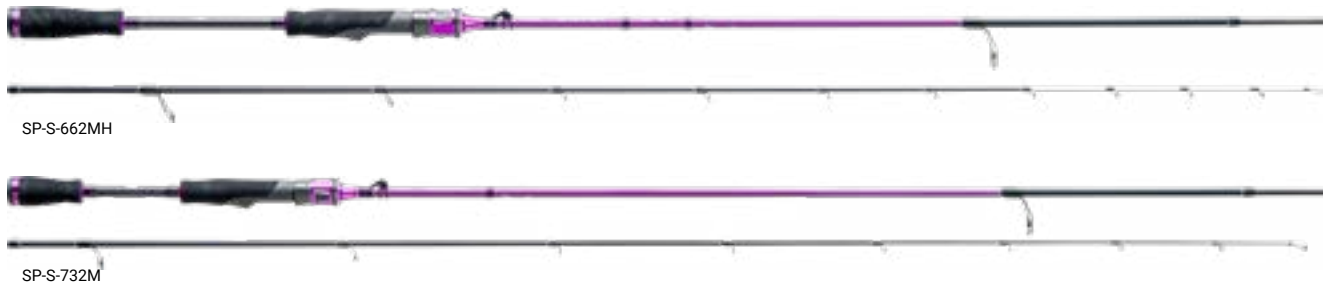

EGING/TATAKI

SCORPIO

Purely designed for egi and tatakai fishing, the Scorpio Egi & Tatakai's 30T high-modulus carbon blank covers techniques both from shore and boat. The high-quality Fuji® line guides ensure reliable and tangle-free casting while the removable hook keeper allows you to customize the rod just the way you want it.

FEATURES

- 30T High-Modulus Carbon Blank
- Fuji® Concept 'O' Line Guides
- Fuji® VSS Reel Seat
- Premium EVA Grip
- Carbon Front Grip
- Aluminium Trim Connectors
- Removable Hook Keeper

Product Number	Rod Power	Rod Action	Rod Length	Number Of Sections	Casting Weight	Price €	Barcode
Scorpio Tatakai Boat							
SP-S-662MH	H	Fast	6'6"/198 cm	2	50-180g	114.00	4718947093387
Scorpio Egi							
SP-S-732M	ML	Moderate Fast	7'3"/220 cm	2	Egi# 1.5-3.0	111.00	4718947093394
SP-S-802M	M	Moderate Fast	8'0"/244 cm	2	Egi# 2.5-3.5	115.00	4718947093400
SP-S-832M	M	Moderate Fast	8'3"/251 cm	2	Egi# 2.5-3.5	118.00	4718947093417

EGING

TATAKY PRO

24T ultra-light carbon blank construction with Okuma UFR technology • UFR: Ultimate Flex Reinforcement rod tip technology • Visual white tip design • Fuji Micro guides • Quality VSS pipe reel seat • Split EVA handle design to reduce the weight • Supplied in quality rod bag