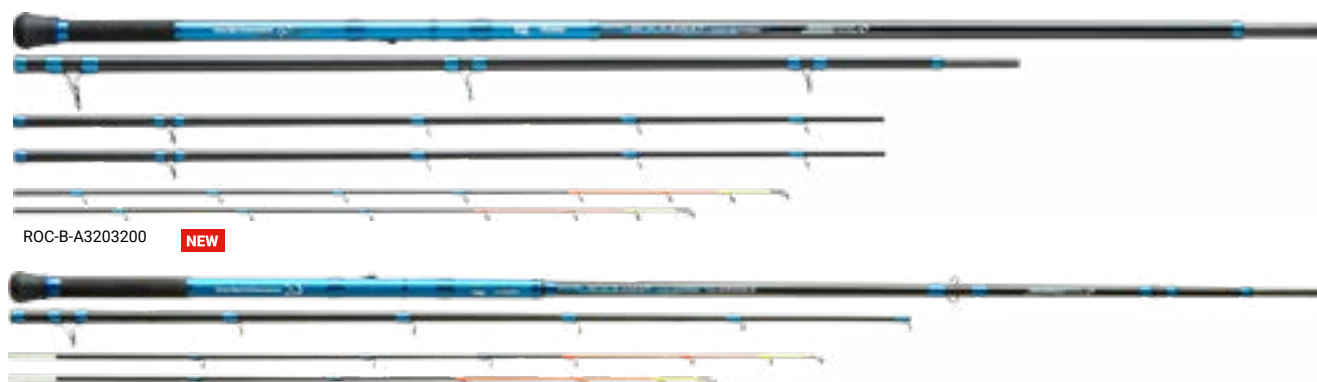

ROC-B-A3203200 **NEW**

Product Number	Rod Length	Number Of Sections	Casting Weight	Price €	Barcode
Rockaway Bolentino					
● ROC-B-3203200	10'8"/320 cm	3 - 2 tips	max 200g	128.00	4718947100733
● ROC-B-3703200	12'2"/370 cm	3 - 2 tips	max 200g	138.00	4718947100740
Rockaway Bolentino Adjustable					
● ROC-B-A3203200	9'0"-10'8"/270-320 cm	2 - 2 tips	max 200g	126.00	4718947100757