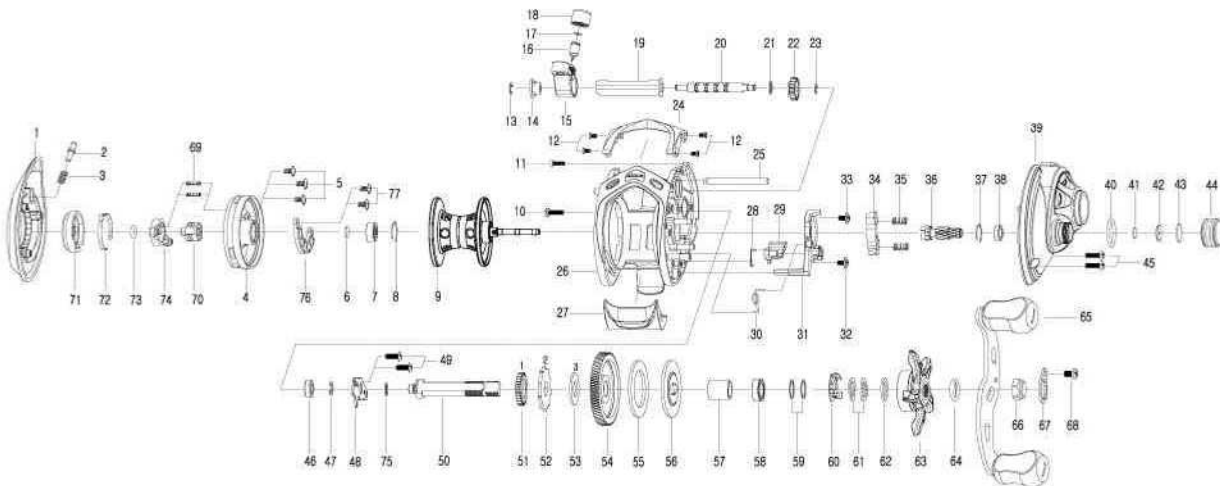

CERROS

CR-266V

Key No.	Part No.	Part Name	Key No.	Part No.	Part Name
1	5K283903	Palm Side Cover Assembly	39	5K131565	Gear Side Cover Assembly
2	5K134801	Lock Pin	40	6K176501	O-Ring
3	6K974401	Coil Spring	41	5K027001	Washer
4	5K275901	Spool Cover	42	6K176905	Collar
5	6K509702	Screw	43	6K177001	Washer
6	5K027001	Washer	44	5K154309	Tension Nut
7	6K474505	Ball Bearing	45	6K311315	Screw
8	6K468301	Ring	46	6K170601	Ball Bearing
9	5K279803	Spool Assembly (1 Ball bearing)	47	63201402	Retainer
10	6K311315	Screw	48	5K134901	Bearing Plate
11	6K311314	Screw	49	6K398604	Screw
12	5K155601	Screw	50	5K093603	Gear Metal
13	6B339801	Retainer	51	6K258101	Gear
14	6K456801	Bush	52	6K893602	Ratchet
15	5K238002	Level Wind Assembly	53	5K027101	Washer
16	6K256501	Level Wind Pin	54	5K131301	Drive Gear
17	6K148801	Washer	55	5K039906	Washer-L
18	6K704403	Level Wind Nut	56	5K040001	Washer-D
19	6K456403	Pipe	57	6K859205	Bush
20	6K095604	Worm Shaft	58	6K582201	Ball Bearing
21	6E096503	Washer	59	6K177302	Washer
22	6K469301	Worm Pinion	60	6K259201	Leaf Spring Assembly
23	6B339801	Retainer	61	5K027201	Spring Washer
24	5K130817	Hood	62	6K193601	Washer
25	6K930403	Pillar	63	5K1339A3	Star Drag
26	5K130329	Frame Assembly	64	5K199101	Washer
27	6K977206	Thumb Bar Assembly	65	5K284505	Handle Assembly (4 Ball bearing)
28	5K119001	Kick Lever Spring	66	5K047102	Handle Nut
29	5K130601	Kick Lever	67	5K005002	Handle Nut Retainer
30	5K093401	Clutch Cam Spring	68	63520407	Screw
31	5K130701	Clutch Cam	69	5K100501	Coil Spring
32	6K723502	Screw	70	5K284701	Slide Cam-A
33	6K723502	Screw	71	5K0446A1	Control Dial
34	5K093701	Clutch	72	6K974701	Leaf Spring
35	6K942501	Coil Spring	73	6K180201	O-Ring
36	5K131001	Pinion	74	5K137901	Slide Cam-B
37	6K170701	Ring	75	6E096501	Washer
38	6K304001	Ball Bearing	76	5K102301	Magnet Holder Assembly
			77	5K047001	Tap Screw