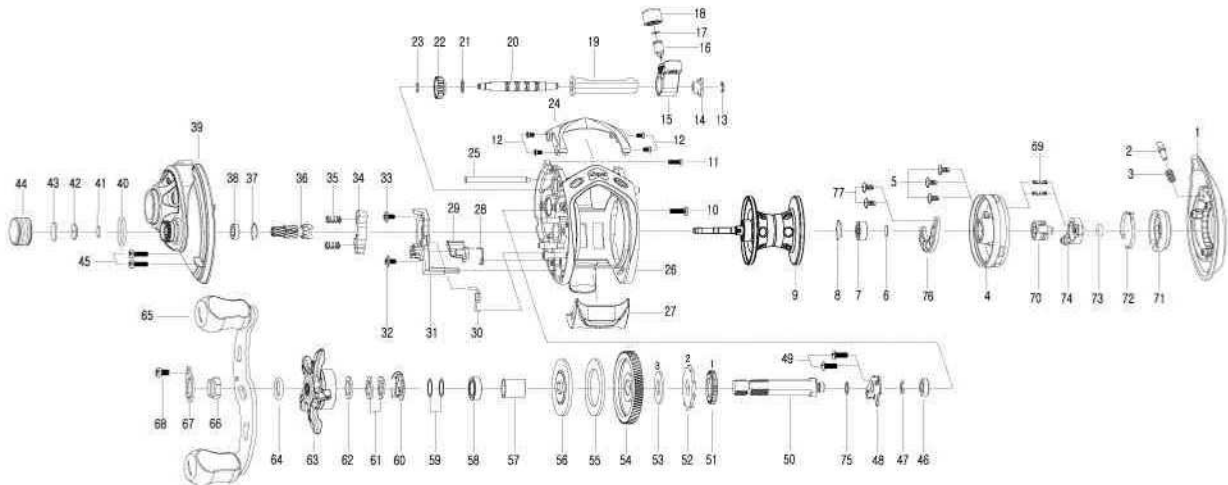

CERROS

CR-266VLX

Key No.	Part No.	Part Name	Key No.	Part No.	Part Name
1	5K284202	Palm Side Cover Assembly	39	5K138559	Gear Side Cover Assembly
2	5K134801	Lock Pin	40	6K176501	O-Ring
3	6K974401	Coil Spring	41	5K027001	Washer
4	5K276201	Spool Cover	42	6K176905	Collar
5	6K509702	Screw	43	6K177001	Washer
6	5K027001	Washer	44	5K154309	Tension Nut
7	6K474505	Ball Bearing	45	6K311315	Screw
8	6K468301	Ring	46	6K170601	Ball Bearing
9	5K279803	Spool Assembly (1 Ball bearing)	47	63201402	Retainer
10	6K311315	Screw	48	5K134901	Bearing Plate
11	6K311314	Screw	49	6K398604	Screw
12	5K155601	Screw	50	5K093603	Gear Metal
13	6B339801	Retainer	51	6K258101	Gear
14	6K456801	Bush	52	6K893602	Ratchet
15	5K238002	Level Wind Assembly	53	5K027101	Washer
16	6K256501	Level Wind Pin	54	5K131302	Drive Gear
17	6K148801	Washer	55	5K039906	Washer-L
18	6K704403	Level Wind Nut	56	5K040001	Washer-D
19	6K456403	Pipe	57	6K859205	Bush
20	6K095604	Worm Shaft	58	6K582201	Ball Bearing
21	6E096503	Washer	59	6K177302	Washer
22	6K469301	Worm Pinion	60	6K259201	Leaf Spring Assembly
23	6B339801	Retainer	61	5K027201	Spring Washer
24	5K136716	Hood	62	6K193601	Washer
25	6K930403	Pillar	63	5K1339A5	Star Drag
26	5K138126	Frame Assembly	64	5K199101	Washer
27	5K138303	Thumb Bar Assembly	65	5K284506	Handle Assembly (4 Ball bearing)
28	5K138201	Kick Lever Spring	66	5K047106	Handle Nut
29	5K137301	Kick Lever	67	5K005002	Handle Nut Retainer
30	5K138401	Clutch Cam Spring	68	63520407	Screw
31	5K137201	Clutch Cam	69	5K100501	Coil Spring
32	6K723502	Screw	70	5K284701	Slide Cam-A
33	6K723502	Screw	71	5K0446A1	Control Dial
34	5K133401	Clutch	72	6K974701	Leaf Spring
35	6K942501	Coil Spring	73	6K180201	O-Ring
36	5K131002	Pinion	74	5K137901	Slide Cam-B
37	6K170701	Ring	75	6E096501	Washer
38	6K304001	Ball Bearing	76	5K102301	Magnet Holder Assembly
			77	5K047001	Tap Screw