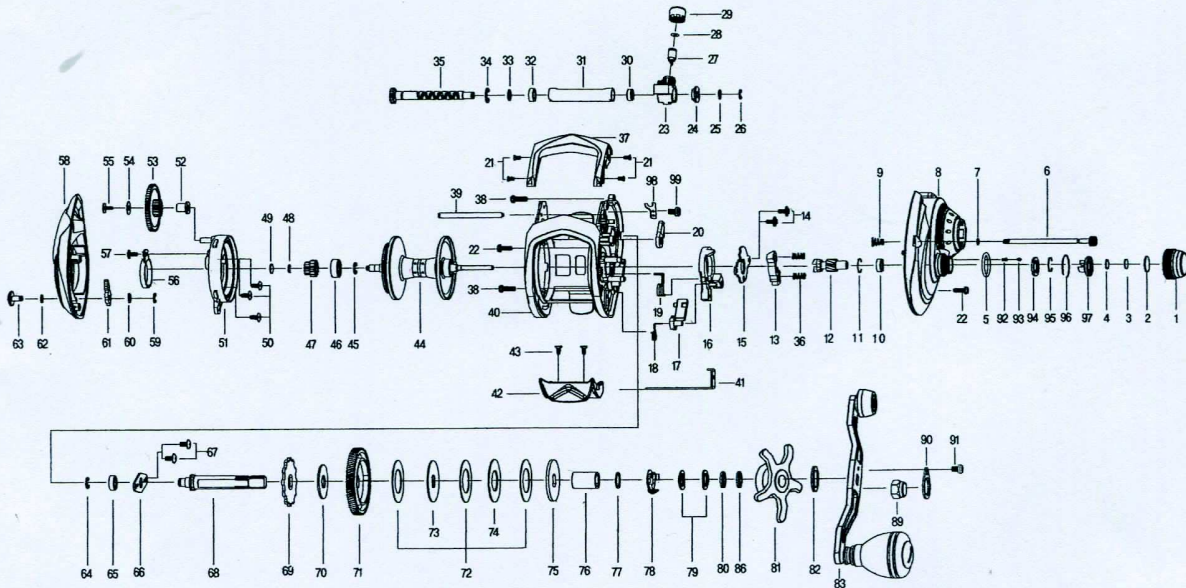

KOMODOSS KDS-364P

Key No.	Part No.	Part Name	Key No.	Part No.	Part Name
1	5K201009	Tension Knob	49	5K027001	Washer
2	6K177001	Washer	50	63535902	Screw
3	6K164611	Washer	51	5K215801	Spool Cover Assembly
4	5K027001	Washer	52	5K216001	Collar
5	6K904901	O-Ring	53	6K163501	Gear
6	5K214401	Thumb Screw	54	6B924906	Washer
7	6K204604	Washer	55	6K787601	Tap Screw
8	5K213915	Gear Side Cover Assembly (One Way Clutch)	56	5K216101	Click Leaf Spring
9	5K255501	Coil Spring	57	6K494001	Screw
10	6K304004	Ball Bearing	58	5K218813	Palm Side Cover
11	6K170701	Ring	59	63205901	Retainer
12	5K213503	Pinion	60	6K164404	Washer
13	5K093701	Clutch	61	5K215601	Click Claw
14	6K723501	Screw	62	6K148904	Washer
15	5K212901	Cam Plate	63	5K215702	Click Lever
16	5K212801	Clutch Cam	64	63205901	Retainer
17	5K211901	Kick Lever	65	6K170604	Ball Bearing
18	5K212001	Spring	66	5K213301	Bearing Plate
19	5K213101	Spring	67	6K398603	Screw
20	5K214502	Stopper Assembly	68	5K213201	Gear Metal
21	6K314101	Screw	69	5K213601	Ratchet
22	6K311306	Screw	70	5K235101	Washer
23	5K212201	Lever Wind Assembly	71	5K213705	Drive Gear
24	5K028501	Bush	72	5K238301	Washer-L
25	6K161803	Washer	73	5K238501	Washer-D
26	63205901	Retainer	74	5K238401	Washer-A
27	6K256506	Lever Wind Pin	75	5K238601	Washer-D
28	6K148803	Washer	76	6K896718	Sleeve
29	6K704403	Lever Wind Nut	77	6K177302	Washer
30	6K626404	Ball Bearing	78	6K259201	Leaf Spring Assembly
31	5K212101	Pipe	79	5K027201	Spring Washer
32	6K304004	Ball Bearing	80	5K174201	Du-Washer
33	6E096503	Washer	81	5K0840C2	Star Drag Assembly
34	6K772101	Retainer	82	5K199101	Washer
35	5K216301	Worm Shaft Assembly	83	5K326704	Handle Assembly
36	6K942501	Coil Spring	86	6K177301	Washer
37	5K213410	Front Support	89	5K181816	Nut
38	63511112	Screw	90	5K005001	Retainer
39	5K212501	Pillar	91	63520406	Screw
40	5K211525	Frame Assembly	92	5K201601	Coil Spring
41	5K213001	Clutch Link	93	5K201501	Click Pin
42	5K212701	Thumb Bar	94	5K201401	Click Plate
43	6K395601	Tap Screw	95	6K394501	Retainer
44	5K214722	Spool Assembly (1 ball bearing)	96	5K201301	Ring
45	63201402	Retainer	97	5K201201	Control Plate
46	5K126106	Ball Bearing	98	5K234901	Plate
47	5K215101	Spool Pinion	99	6K797201	Screw
48	6B339801	Retainer			