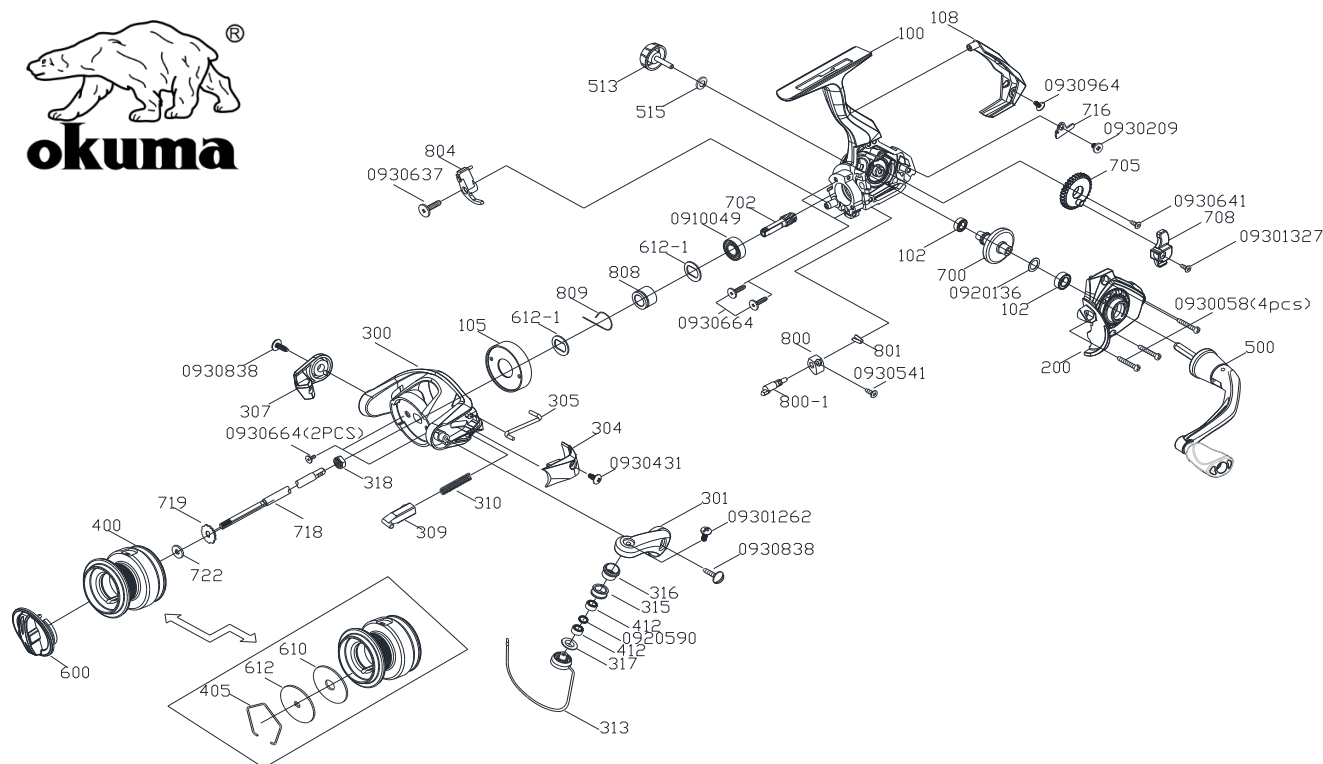

ARIA-20a PARTS LIST

型番 ARIA-20a

KEY №	PARTS NAME	希望小売 価格(税込)	KEY №	PARTS NAME	希望小売 価格(税込)
100	Main body	¥935	702	Pinion gear	¥814
102	Bushing	¥176	705	Transmission gear	¥319
105	Pinion bearing fixed plate	¥176	708	Oscillating slider	¥176
108	Rear cap	¥319	716	Oscillation slider plate	¥176
200	Side plate	¥495	718	Main shaft	¥583
300	Rotor	¥759	719	Click gear	¥176
301	Bail arm	¥176	722	Click gear washer	¥121
304	Bail arm cover	¥176	800	Anti-reverse/anti-re lever	¥176
305	Kick lever	¥121	800-1	Anti-reverse/anti-re lever	¥176
307	Bail holder	¥550	801	Anti-re lever spring	¥176
309	Bail arm slider	¥176	804	Anti-re lever pin	¥176
310	Compression spring	¥121	808	Ratchet	¥176
313	Bail wire assy.	¥616	809	Silent spring	¥176
315	Line roller	¥176	910049	Ball bearing	¥462
316	Line roller bushing	¥176	920310	Washer	¥121
317	Line roller washer	¥121	920590	Washer	¥121
318	Rotor nut	¥176	920136	Washer	¥121
400	Spool assy.	¥2,057	930058	Screw	¥121
405	Drag washer retainer	¥121	930541	Screw	¥121
412	Spool bushing	¥176	930641	Screw	¥121
500	Handle assy.	¥1,683	930964	Screw	¥121
513	Handle cap	¥374	9301327	Screw	¥121
515	Handle screw cap washer	¥121	930209	Screw	¥121
600	Drag knob	¥583	9301262	Screw	¥121
610	Drag washer	¥176	930664	Screw	¥121
612	Key washer	¥121	930431	Screw	¥121
612-1	Key washer	¥121	930637	Screw	¥121
700	Drive gear	¥1,188	930838	Screw	¥121