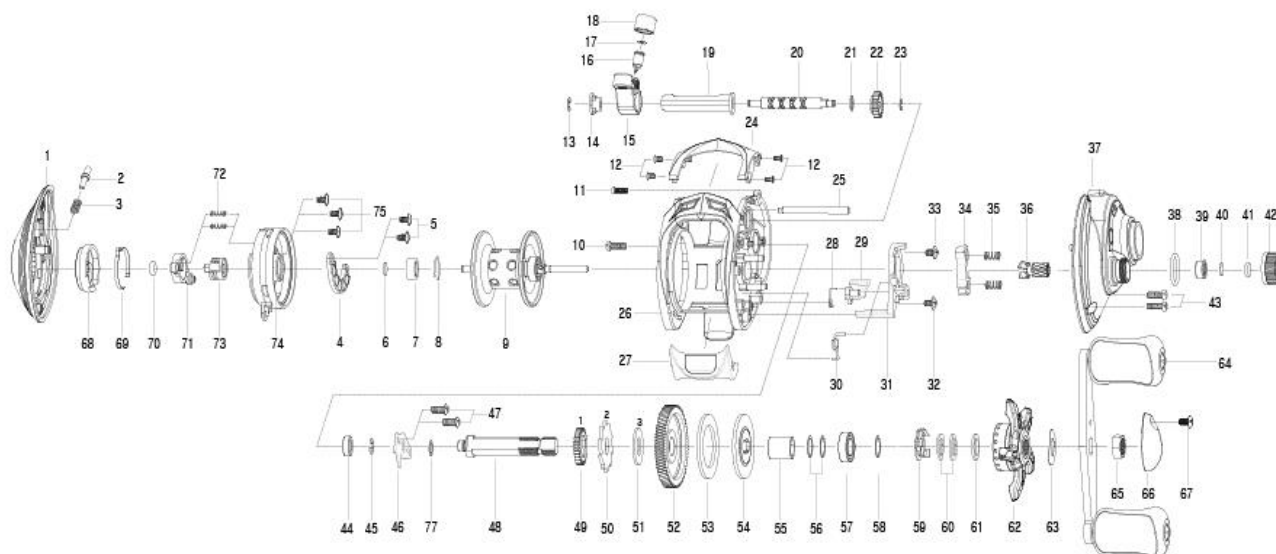

okuma

TORMENTA

TT-266W

Key No.	Part No.	Part Name	Key No.	Part No.	Part Name
1	5K134707	Palm Side Cover Assembly	39	6K176801	Bearing
2	5K134801	Lock Pin	40	5K027001	Washer
3	6K974401	Coil Spring	41	6K181101	Washer
4	5K102301	Magnet Holder Assembly	42	6K181202	Tension Nut
5	5K047001	Tap Screw	43	6K311306	Screw
6	5K027001	Washer	44	6K256901	Bearing
7	6K758901	Bearing	45	63201402	Retainer
8	6K468301	Ring	46	5K134901	Bearing Plate
9	5K134407	Spool Assembly	47	6K398604	Screw
10	6K311311	Screw	48	5K093603	Gear Metal
11	6K311306	Screw	49	6K258101	Gear
12	6K314101	Screw	50	6K893602	Ratchet
13	6B339801	Retainer	51	5K027101	Washer
14	6K456801	Bush	52	5K131301	Drive Gear
15	6K931104	Level Wind Assembly	53	5K039901	Washer-L
16	6K256501	Level Wind Pin	54	5K040001	Washer-D
17	6K148801	Washer	55	6K859201	Sleeve
18	6K704403	Level Wind Nut	56	6K177302	Washer
19	6K456403	Pipe	57	6K582201	Ball Bearing
20	6K095602	Worm Shaft	58	6K177302	Washer
21	6E096503	Washer	59	6K259201	Leaf Spring Assembly
22	6K469301	Worm Pinion	60	5K027201	Spring Washer
23	6B339801	Retainer	61	6K193601	Washer
24	5K130801	Hood	62	5K133804	Star Drag Assembly
25	6K930401	Pillar	63	6K161404	Leaf Spring
26	5K132803	Frame Assembly	64	5K135305	Handle Assembly
27	6K977206	Thumb Bar Assembly	65	6K178309	Handle Nut
28	5K119001	Kick Lever Spring	66	6K311004	Handle Nut Cap

29	5K130601	Kick Lever	67	63511805	Screw
30	5K093401	Clutch Cam Spring	68	5K132406	Control Dial
31	5K130701	Clutch Cam	69	6K974701	Leaf Spring
32	6K723502	Screw	70	6K180201	O-Ring
33	6K723502	Screw	71	5K132701	Silde Cam-B
34	5K093701	Clutch	72	5K100501	Coil Spring
35	6K942501	Coil Spring	73	5K096201	Slide Cam-A
36	5K153801	Pinion	74	5K124901	Spool Cover
37	5K131511	Gear Side Cover Assembly	75	5K047001	Screw
38	6K176501	O-Ring	76	6E096503	Washer